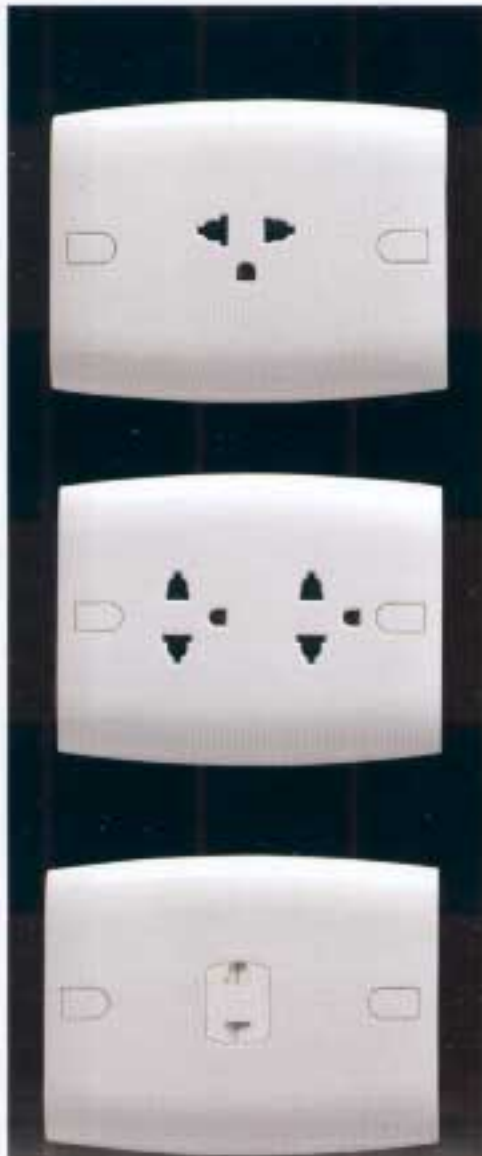

FLUSH SWITCHES

20A/45A to IEC 60669
Cord Grommet

SOCKET OUTLETS

10/16 AMP to IEC 60884-1

TV/FM OUTLET
SATELLITE OUTLET
IEC 60169 where applicable

RJ COMMUNICATION
SOCKET OUTLET
IEC 60603-7 where applicable

E 104
1gang 20A
Switch with Neon

E 112
1gang 20A
Cord Grommet

EN 17
1gang 45A
double pole switch
with Neon

EN 10
1gang 16A
Universal Socket

EN 11
2gang 16A
Universal Socket

E 115
1gang 10A
2 Pin Socket

E 109
1gang TV Socket
75 ohms

Revolutionary Technology

The terminals are constructed as single pieces without joints or rivets thanks to revolutionary sheet metal technology. This accommodates more wires than conventional brass turned terminals.